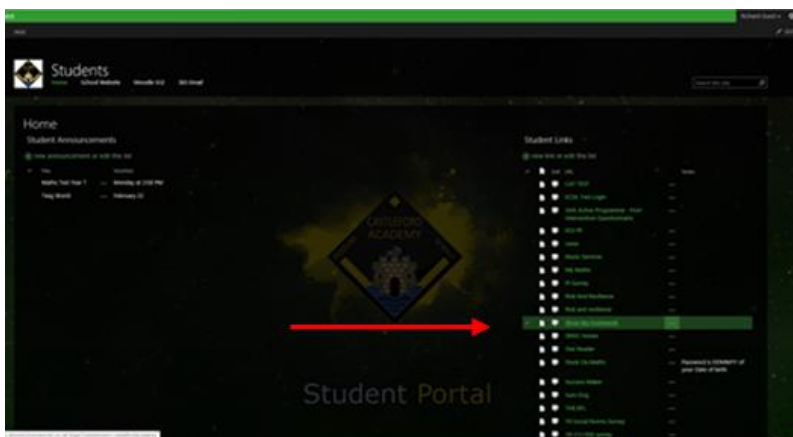

Show My Homework

Instructions for Logging in – Students

It is time to log in to your new Show My Homework account! This has been created for you to keep up to date with your homework progress across all your classes.

How to log in?

- 1) At school, on your student portal, click on the Show My Homework tab on the right.
- 2) Log onto the Castleford Academy website and find Show My Homework under the useful links tab.
- 3) Go to www.showmyhomework.co.uk
- 4) Enter your school user name and password into the areas asked for and click 'Log in'.