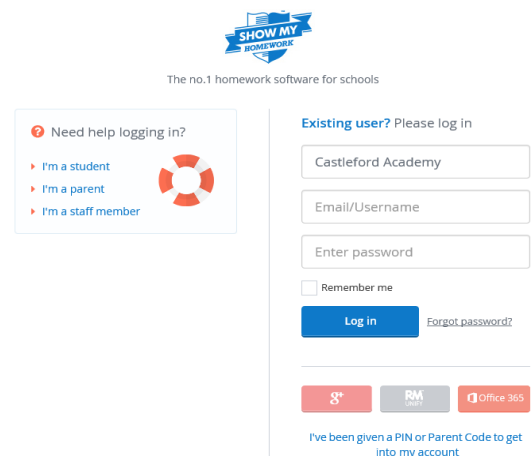

Show My Homework

Instructions for Logging in – Students

It is time to log in to your new Show My Homework account! This has been created for you to keep up to date with your homework progress across all your classes.

How to log in?

- 1) At school, on your student portal, click on the Show My Homework tab on the right.
- 2) Log onto the Castleford Academy website and find Show My Homework under the useful links tab.
- 3) Go to www.showmyhomework.co.uk
- 4) Enter your school user name and password into the areas asked for and click 'Log in'.